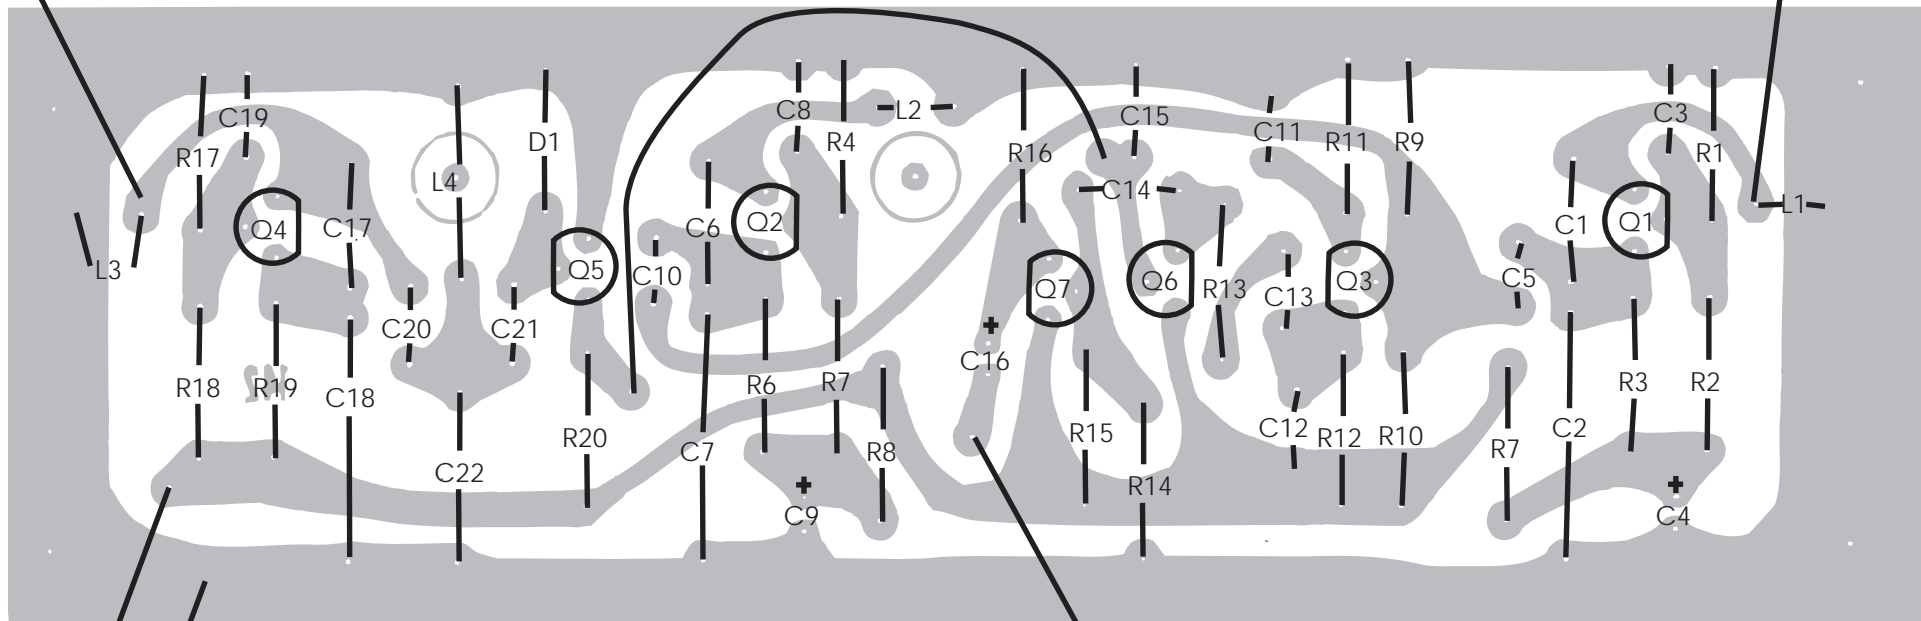

VOLUME ANT.

JUMPER WIRE

PITCH ANT

+9 VOLTS

GROUND

AUDIO OUT