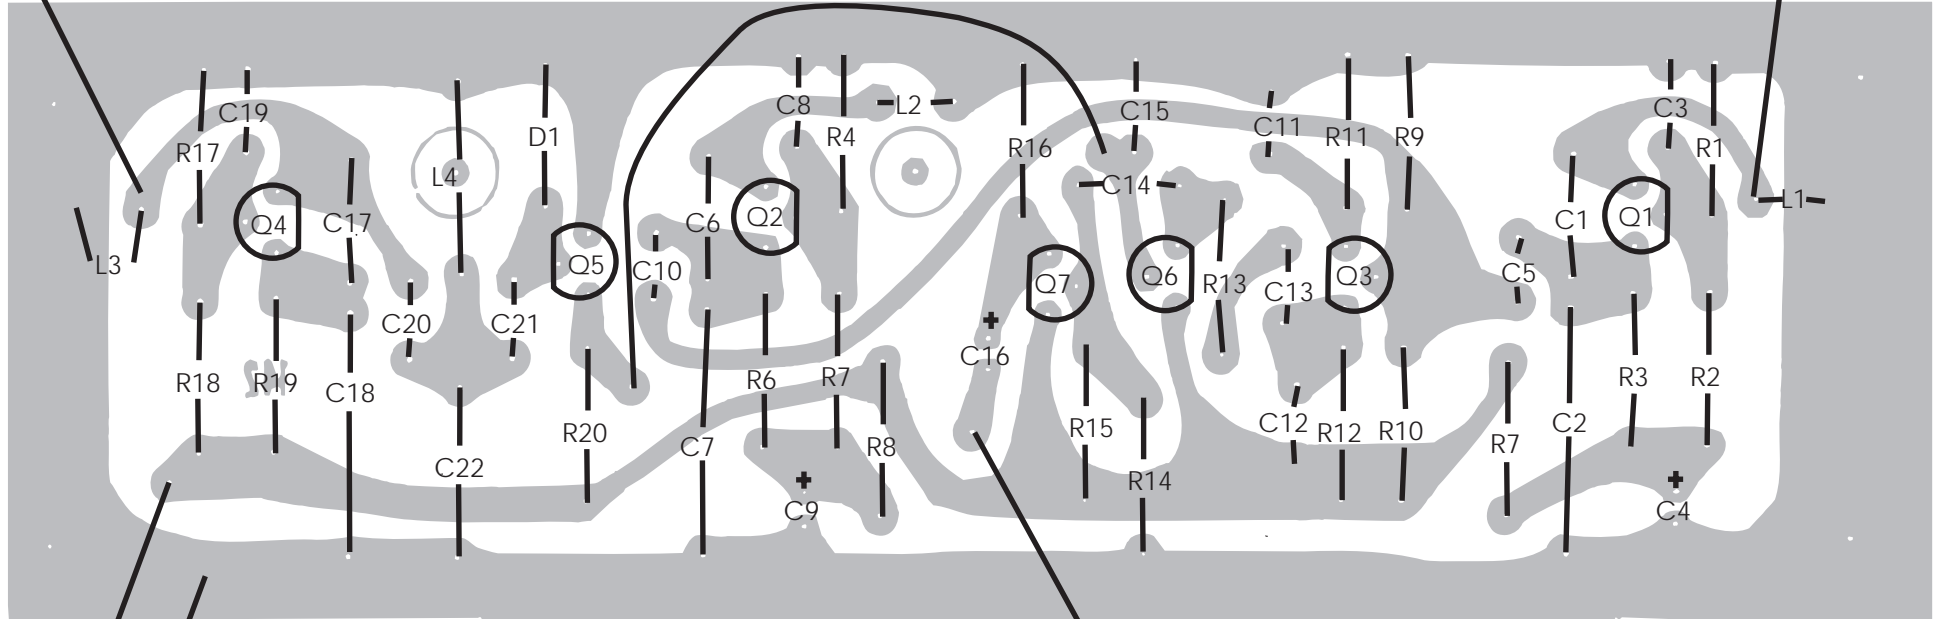

VOLUME ANT.

PITCH ANT

JUMPER WIRE

+9 VOLTS

GROUND

AUDIO OUT